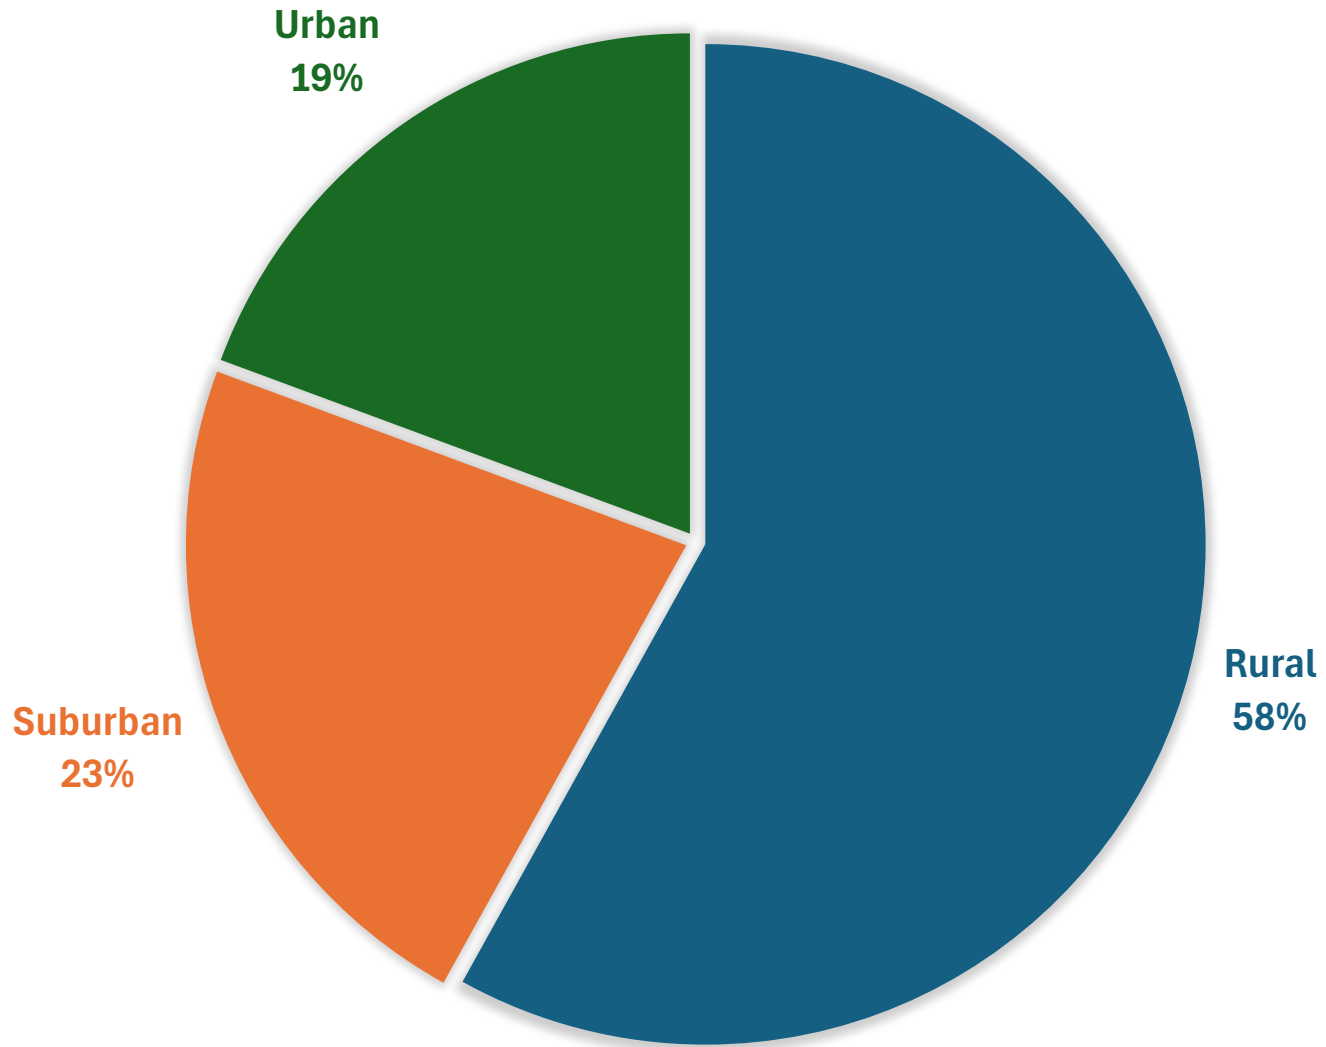

Blackhawk Presbytery Churches and Members

Blackhawk Presbytery Pastors

Blackhawk Congregation City Type

Blackhawk Congregation Size

Blackhawk Pastor Type