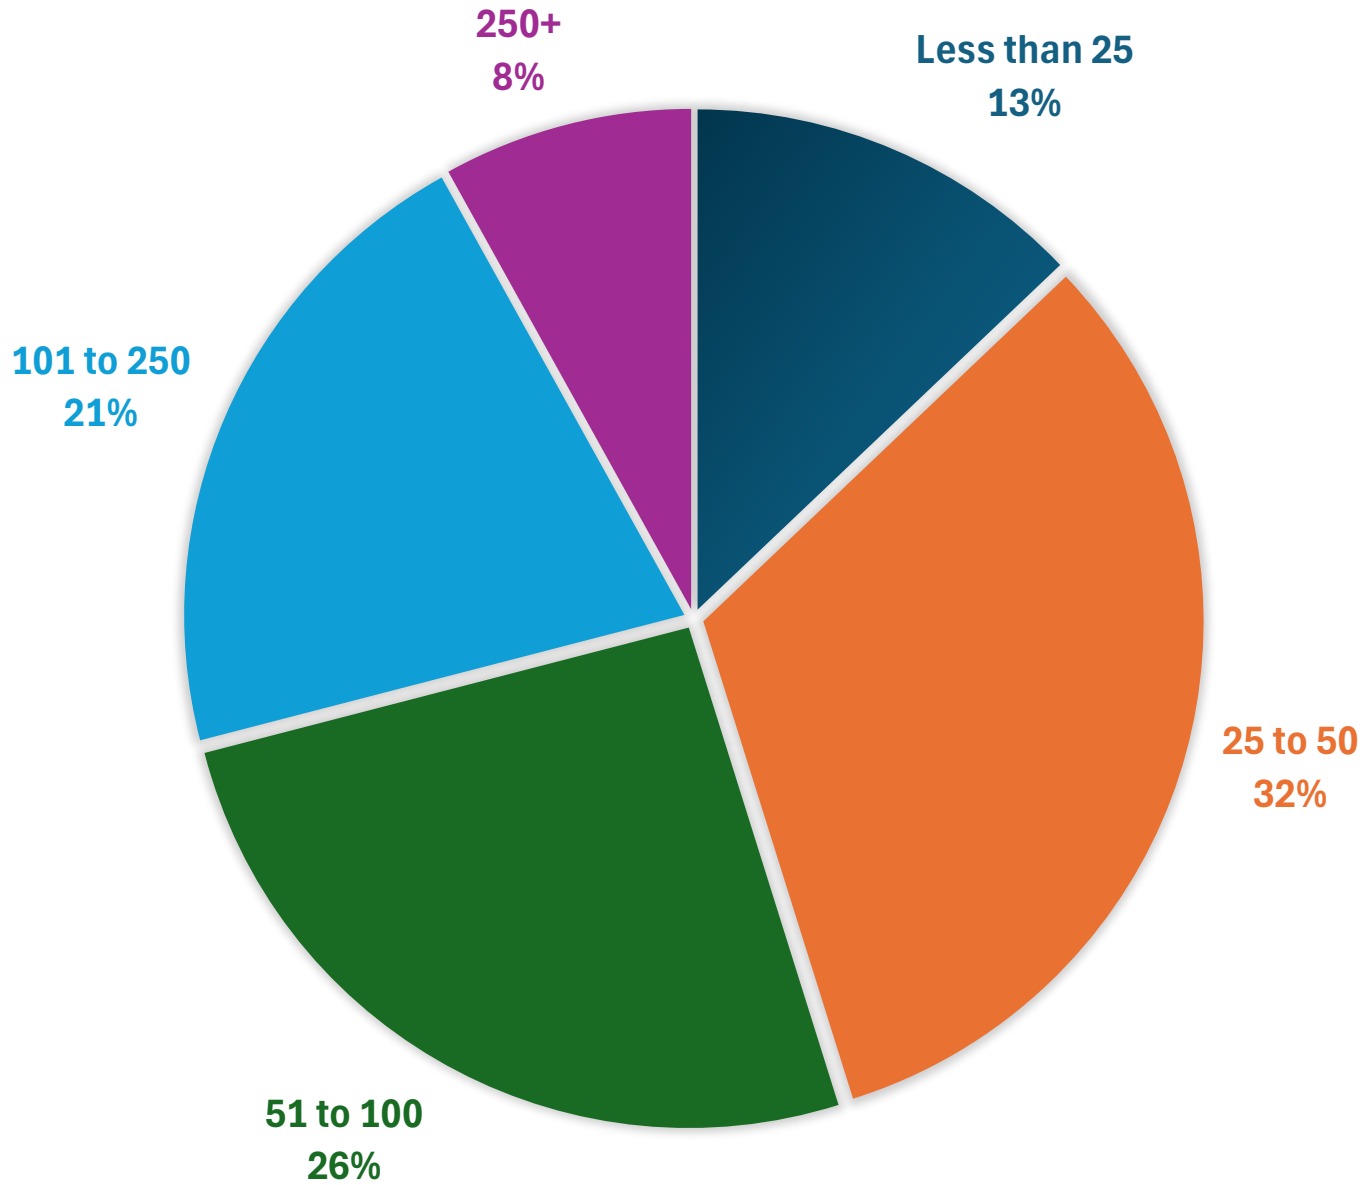

Blackhawk Presbytery Churches and Members

Blackhawk Presbytery Pastors

Blackhawk Congregation City Type

Blackhawk Congregation Size

Blackhawk Pastor Type